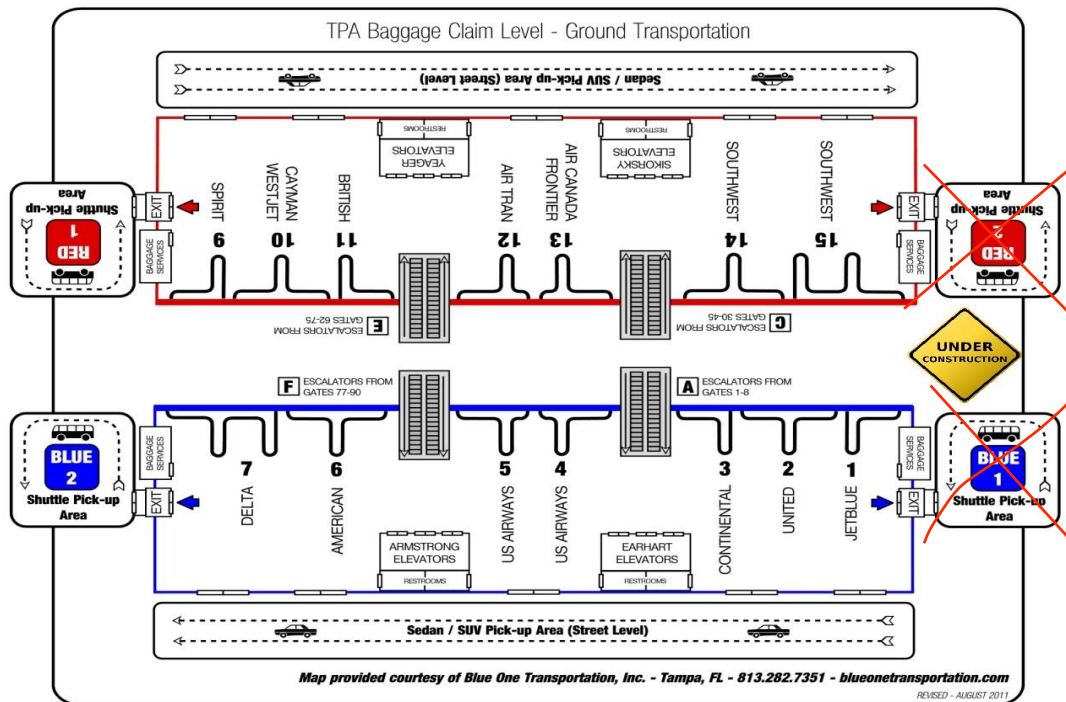

Non Stop Airport Transportation

Blue One Transportation, the preferred shuttle service Tampa Marriott Waterside Hotel & Marina, offers non-stop transportation to and from Downtown & Tampa International Airport. No reservations needed.

Pricing is \$13.00/ Single guest and \$11.00/ Per Person for groups of two or more. Please call our Hotline at **(813) 282-7351** when walking off your plane and follow the map to Shuttle Pick-up area. Please print this flyer and present it to your driver to redeem discount.

Please Note: Red 2 & Blue 1 are closed

When departing the hotel, shuttles leave from the Tampa Marriott Waterside Hotel & Marina to Tampa International Airport every top of the hour starting at 6:00 AM. Please call (813) 282-7351 to schedule your pickup time.